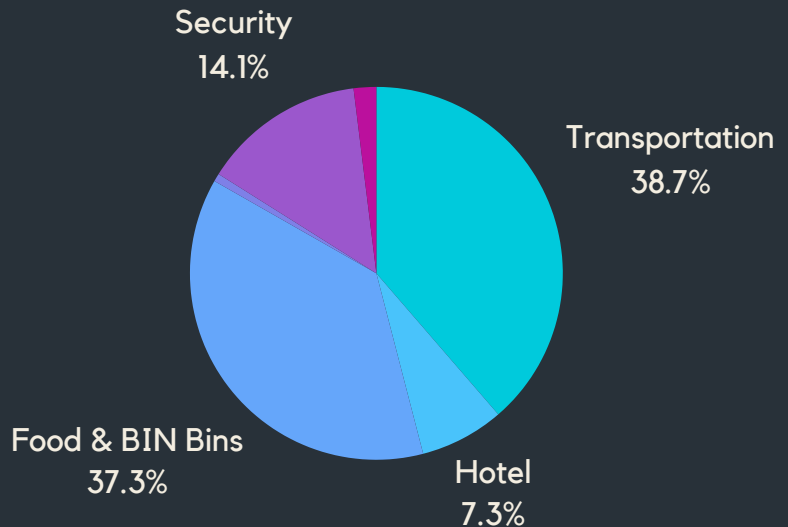

2023 DIRECT SERVICE EXPENSES

$105,556.47

Control Alt Delete is 100% volunteer run with no overhead costs.

We are proud that $1 of every dollar donated goes directly to helping people escape domestic violence.

SERVICES

DETAILS

OUTCOME

Transportation

Gas cards, cab and ride share rides and bus tickets to safety.

- Transportation to safety is the number 1 needed service.
- A $10 gas gift card is the difference between staying and escaping.

Grocery assistance & BIN Bin program

Grocery help for food insecure and BIN Bins (basic immediate need)

- Grocery assistance is the #1 requested service for senior citizen escapes.
- Allowing Survivors dignity in not having to ask for help with essential items.

Hotel & Security

Up to a 2 night stay in a hotel.
New locks, security camera system & Safety Kits.

- A temporary hotel stay to allow for OOP to be served, travel arrangements, shelter space to open.
- Securing the Survivors environment.